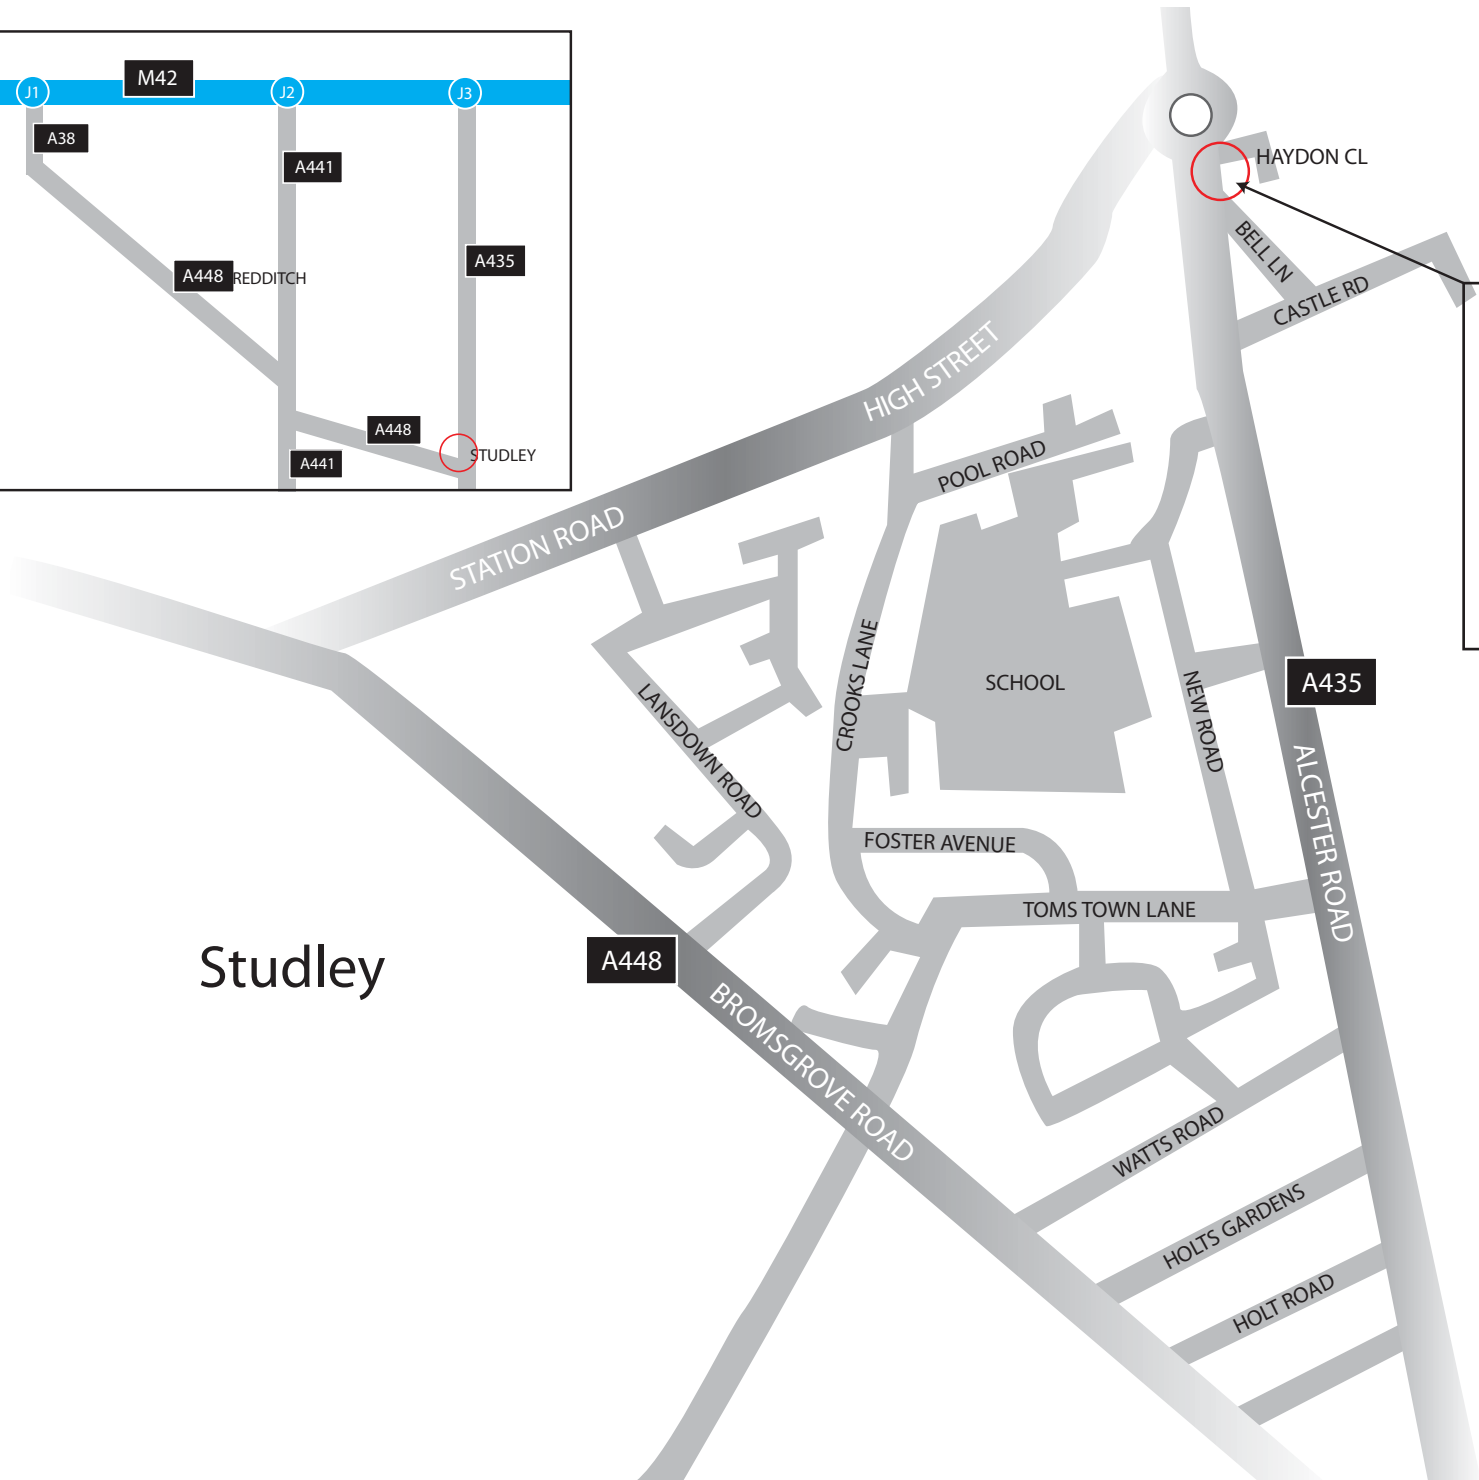

Thomas
SOLICITORS
Guise

Haydon House
Alcester Road
Studley
Warwickshire
B80 7AN
T:01527 852600

Studley